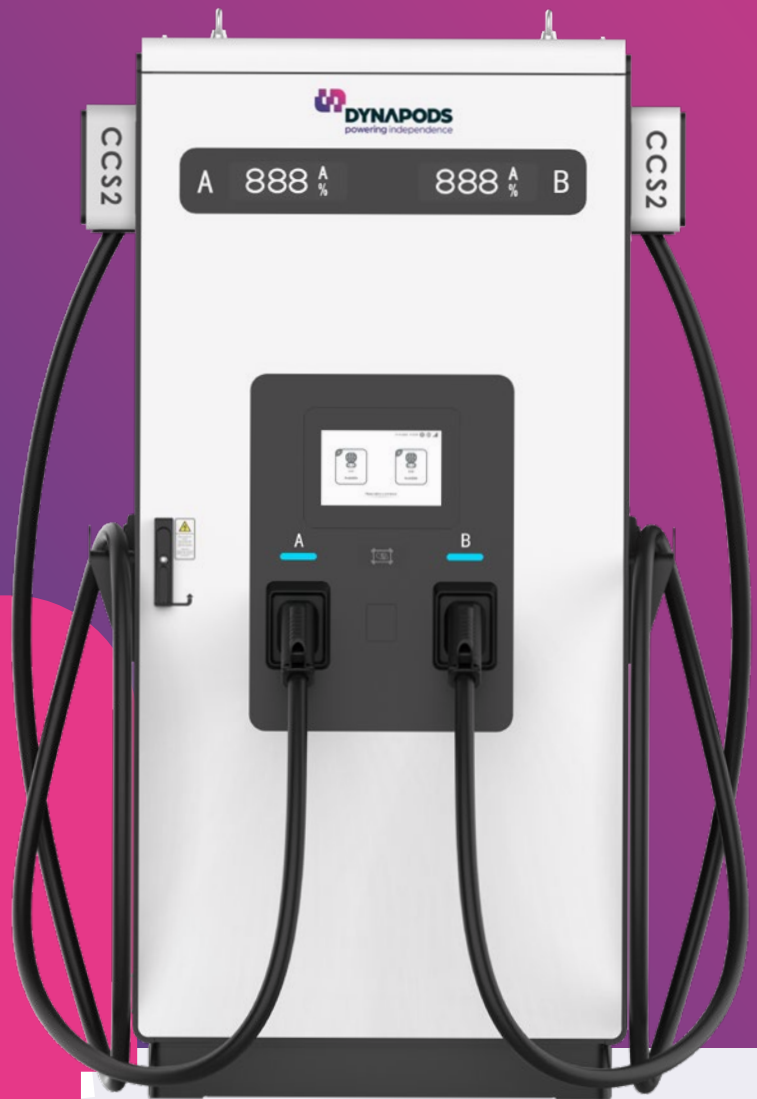

DC Snellader

240kW

Prijs vanaf:

€24.950,-

Exclusief installatiekosten

Samen 100% elektrisch

- Opt. POS-terminal & Eichrecht
- 2x CCS 200A
- Rated Input: AC380V 0~410A
- 92A Output: DC150V~1000V
- 0~375A for CCS2 connector
- 4.5m cable
- OCPP1.6J
- Communication: Ethernet, 4G
- 7 inch LCD touch screen
- Start Mode: Plug&charge/
RFID card/Scan QR code
- IP54/IK10 (screen IK08)